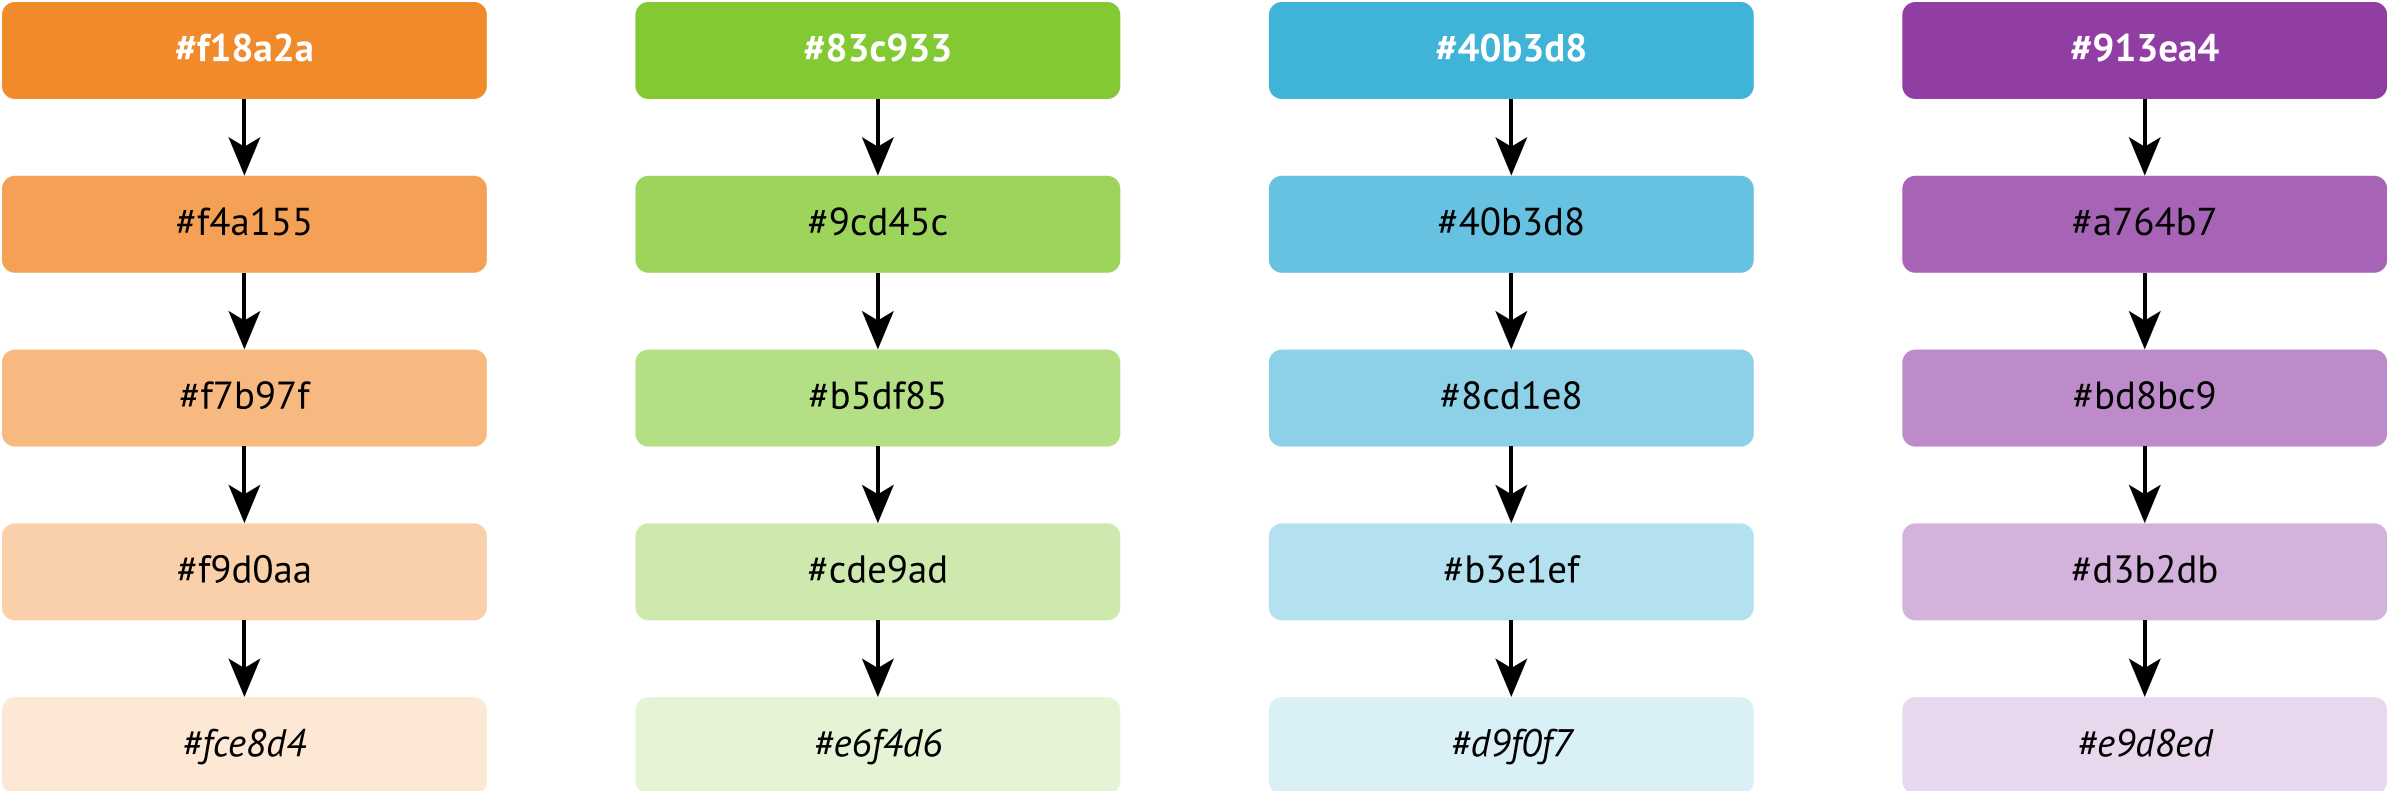

Yii framework diagram style

Colors

Block anatomy